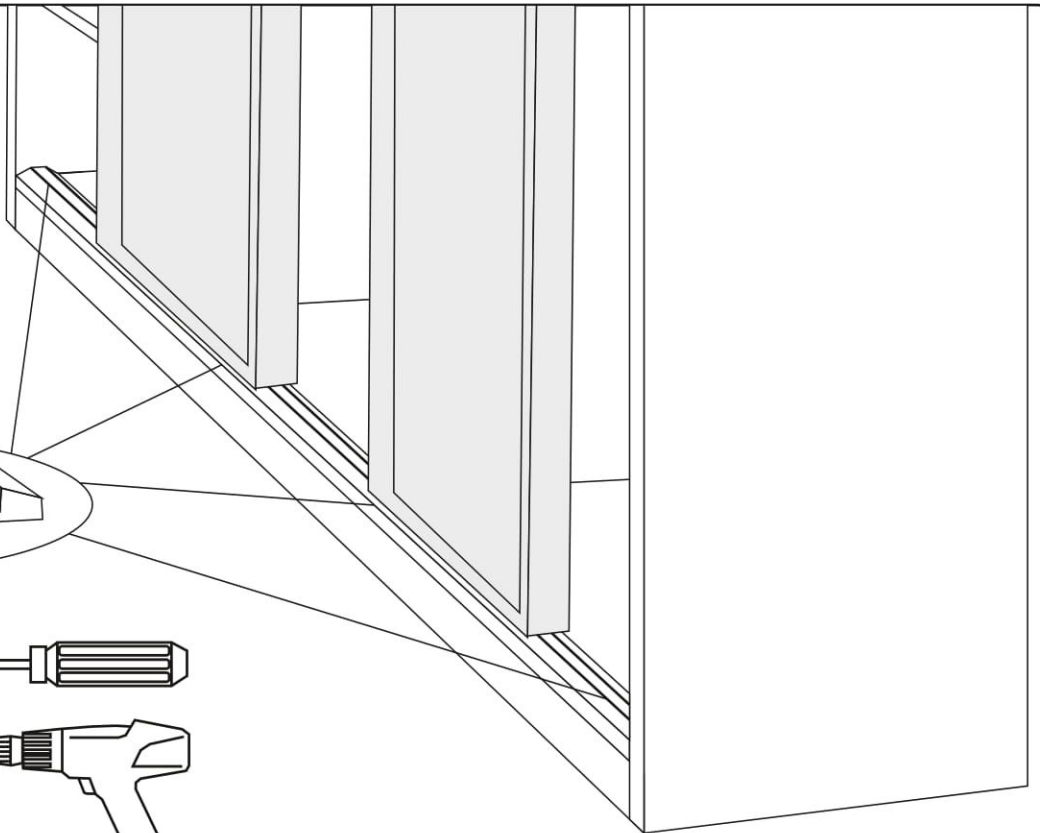

4x
φ3,5x16 mm p38