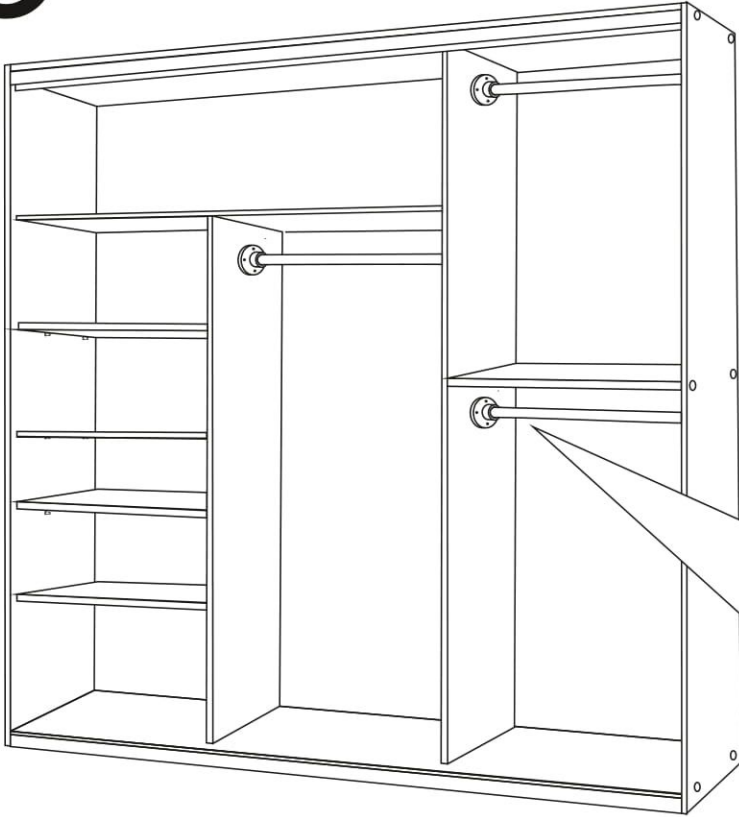

9

18x
 $\phi 3,5 \times 16$ mm p38

3x
n906