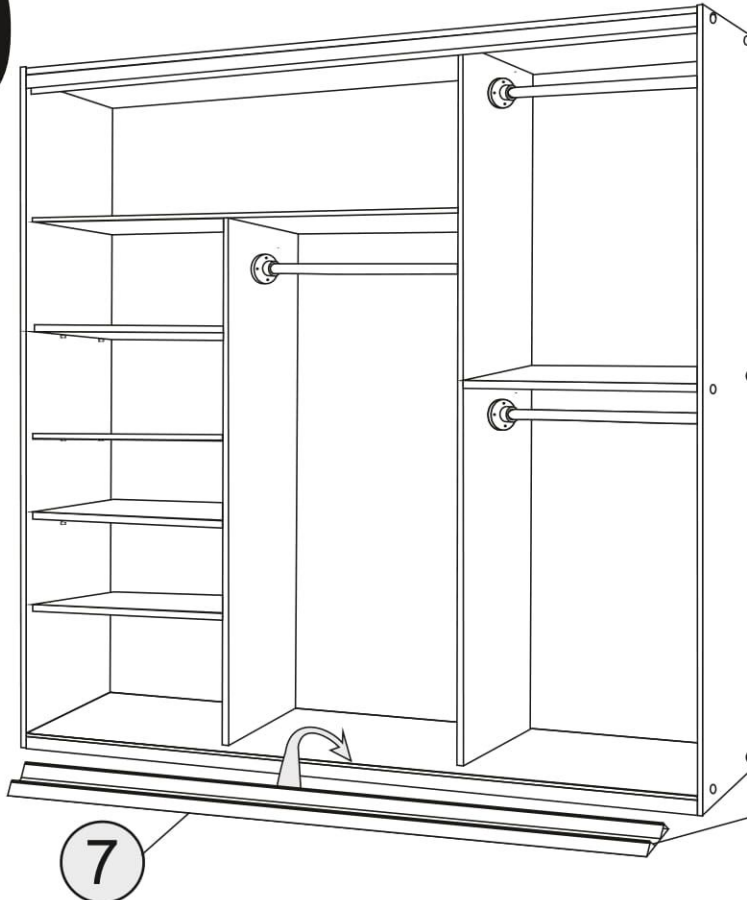

9

18x
 $\phi 3,5 \times 16$ mm p38

3x
n906

10

3x