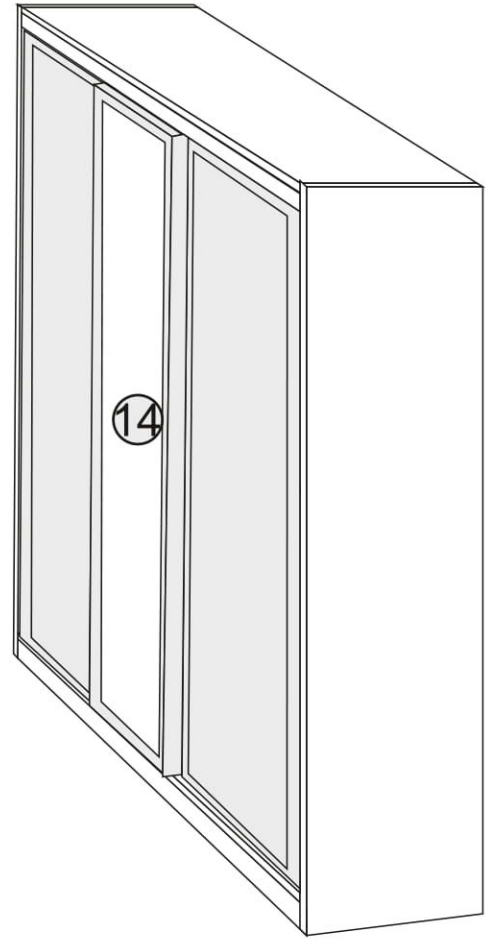

14

15

ENG

The dowel and the wall mounting angle are not included. Purchase separately.

UA

Дюбель та куток кріплення до стіни в комплект не входять. Необхідно придбати окремо.