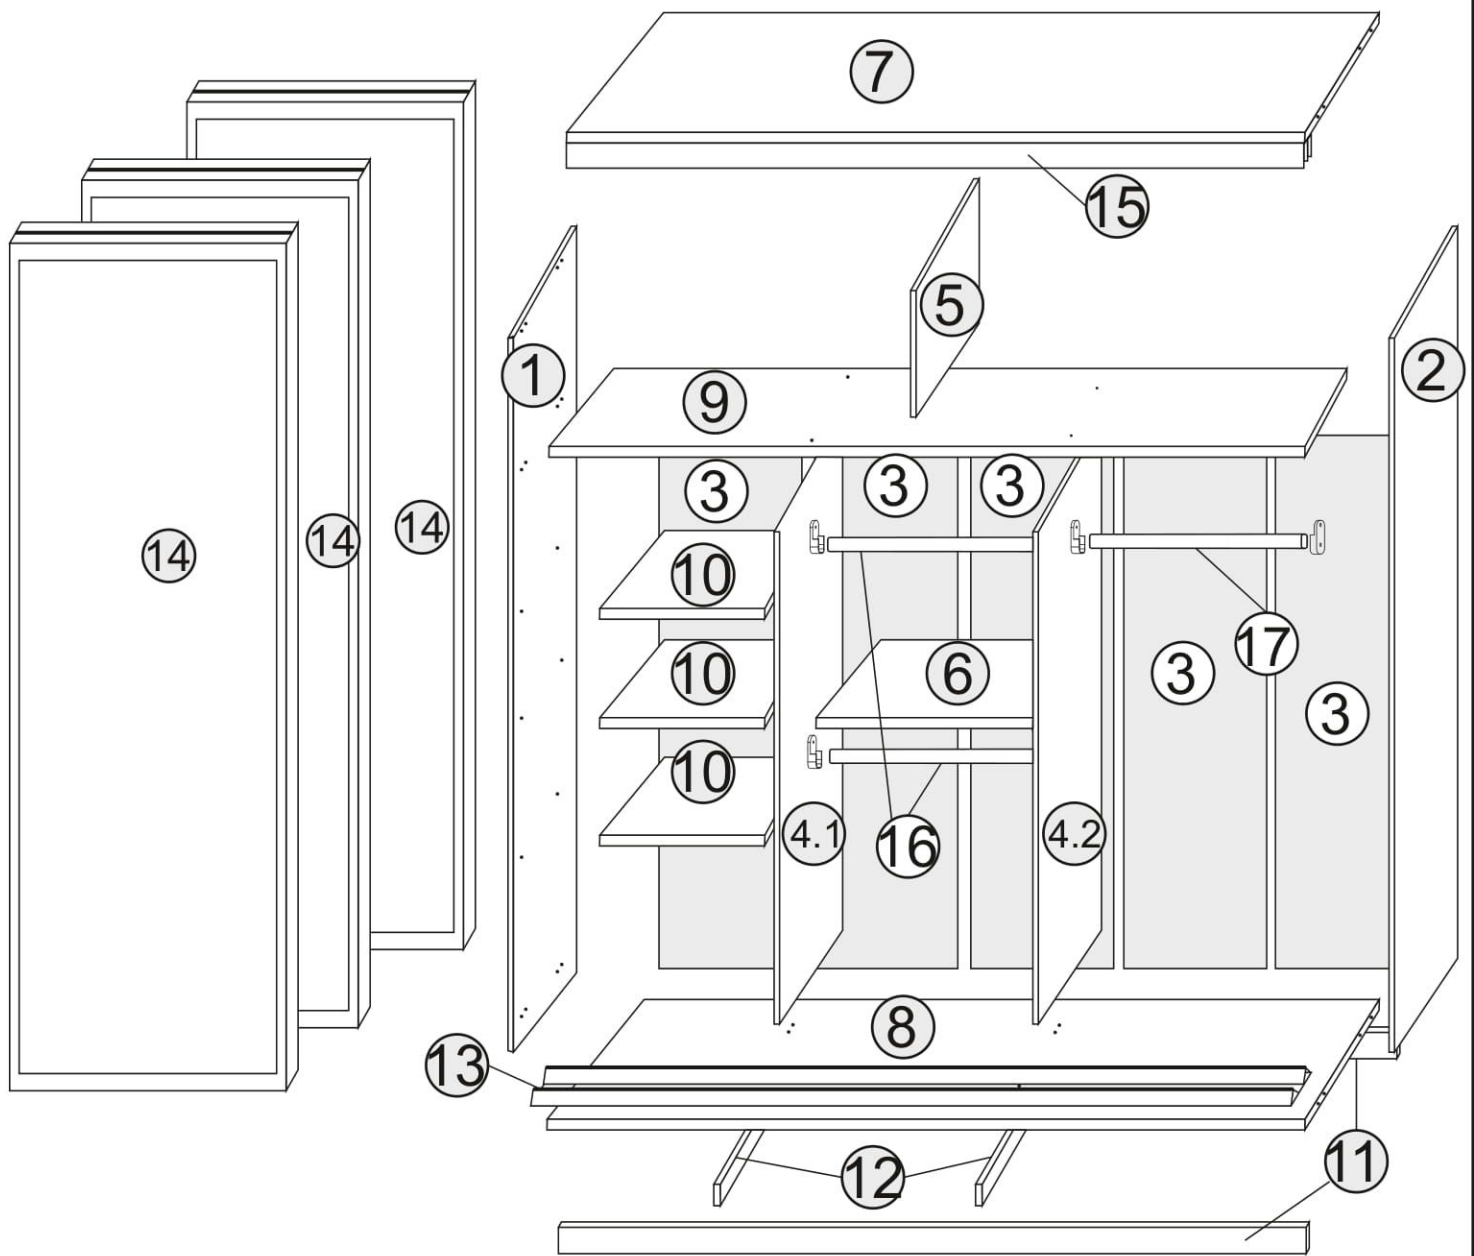

6x 	5x 	64x φ3x12 mm p38	24x φ5x50 mm e32	24x φ8x30 mm f1	1x z1
16x r11	8x k1	100x l1	18x φ16 s2	14x c1	3x 3x