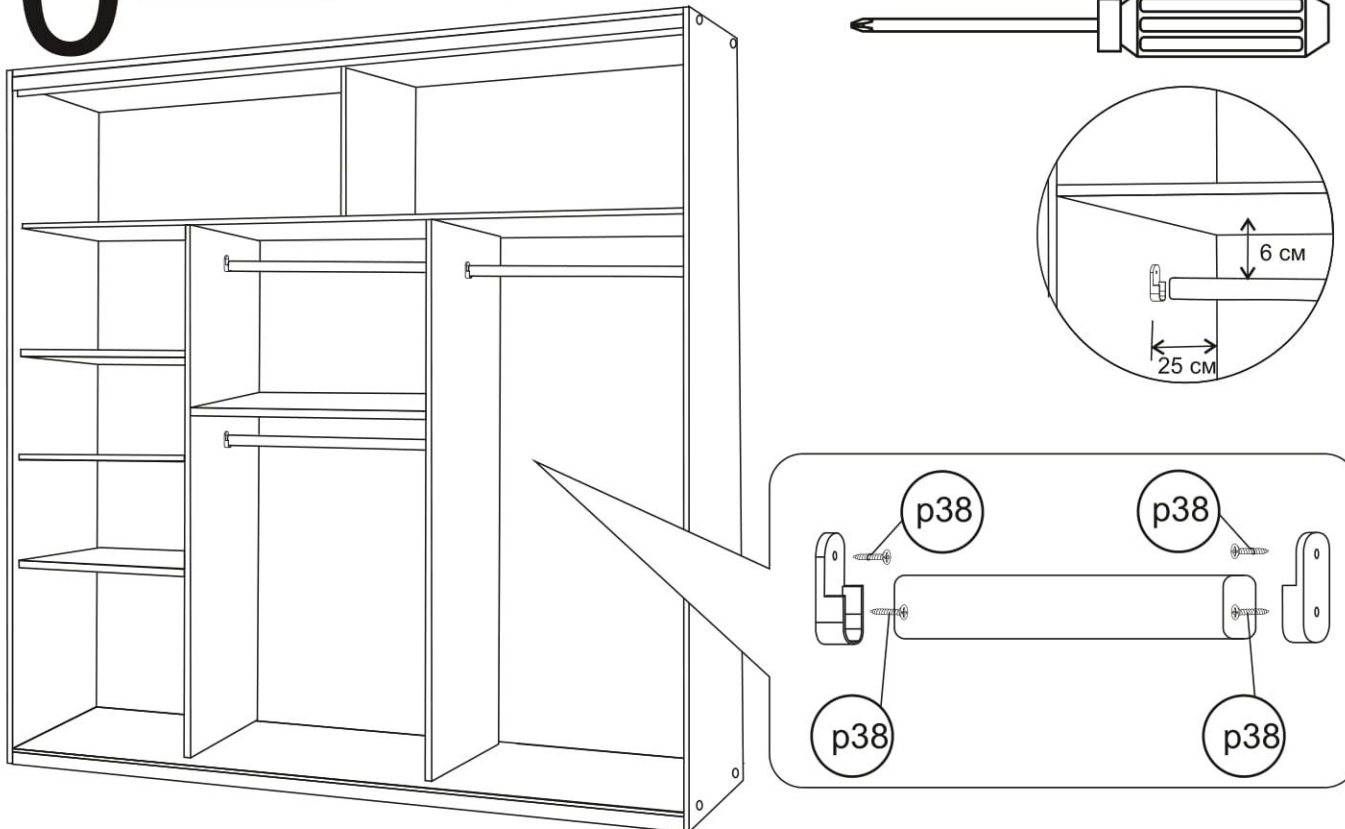

10

12x

φ3,5x16 mm p38

2x