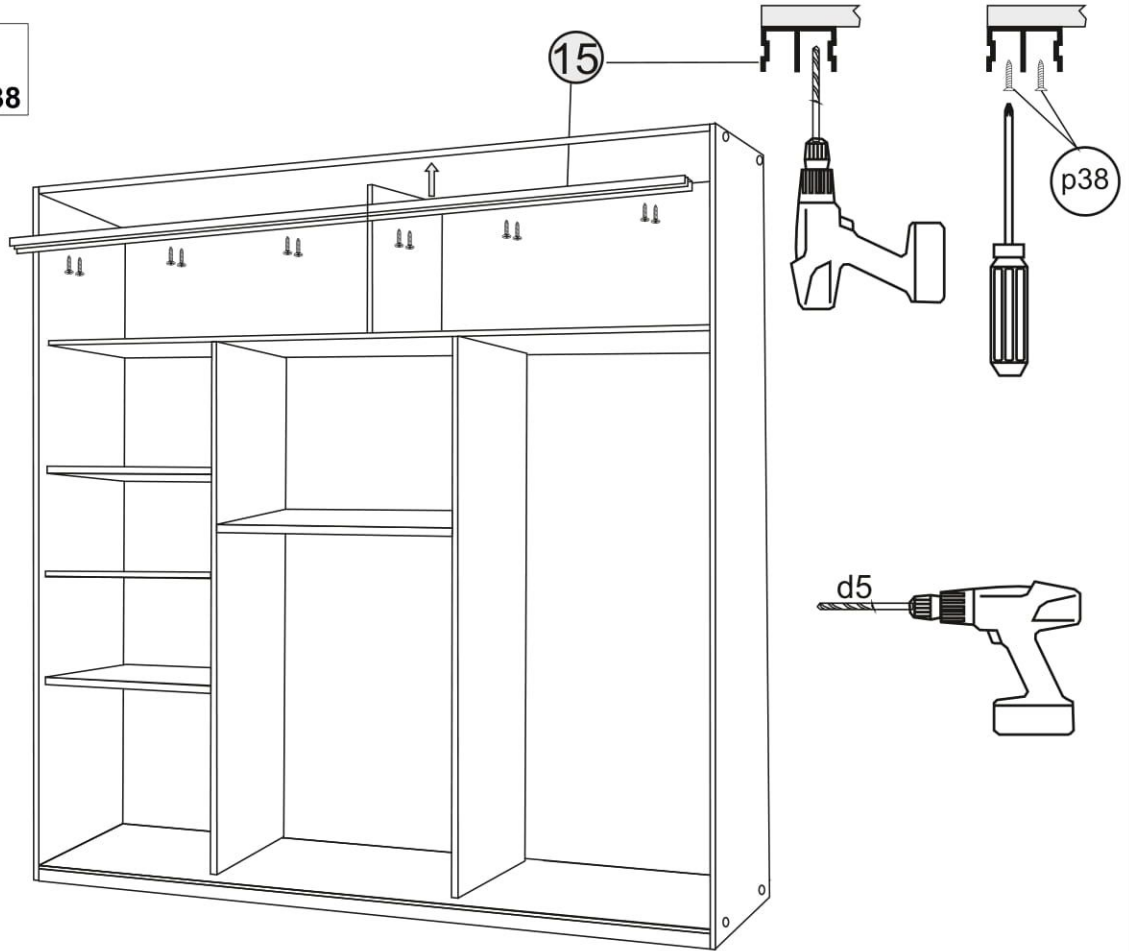

9

12x

φ3,5x16 mm p38